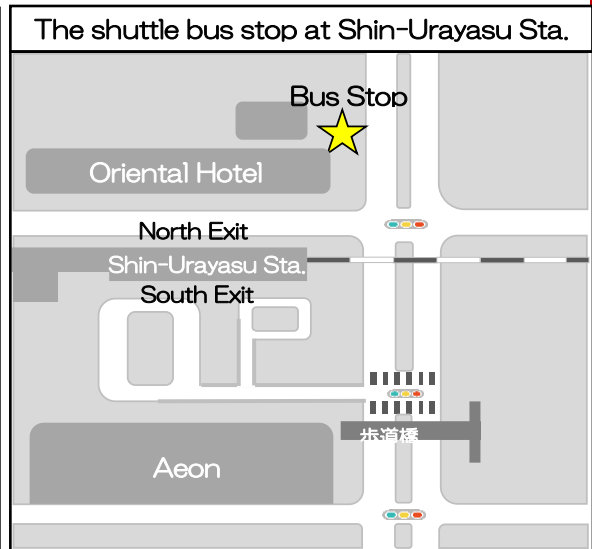

* The following "Shuttle Bus Waiting Areas" in both parks will be closed in 30 minutes after the Park closes.

Shuttle Bus Waiting Area for TDL

- ① Exit the Main Entrance and turn left.
 - ↓
 - ② Go straight until you can see a cottage on your left.
 - ↓
 - ③ After going past the cottage, turn right and across the street. The blue signboards of the bus stop will be a landmark.
 - ↓
 - ④ There is a V-shaped pedestrian crossing on the right side of the parking lot.
- Please go to the right side until you reach under the Disney Resort Line, and then wait a little further along the Line.

Shuttle Bus Waiting Area for TDS

- ① Facing away from Park Entrance South, and go straight.
- ↓
- ② After passing the coin locker and lavatory (they're at the same building), turn right and then go straight.
- ↓
- ③ The parking lot is on your right side. Please find the Bus Terminal South 14. (DO NOT WAIT HERE)
- ↓
- ④ There is a parking space for the motorcycles just under the Disney Resort Line. There is a bus waiting area next to the motorcycles parking lot.